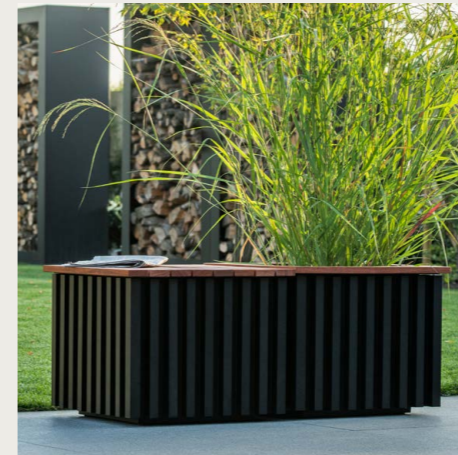

Armonia nel tuo giardino

Ora non sono solo gli spazi esterni a condividere stile architettonico e atmosfera con la tua abitazione. Grazie ai nostri elementi da giardino, puoi facilmente estendere questo aspetto a tutto l'ambiente esterno.

MODULO

Linarte Modulo è un versatile elemento da giardino: non solo portaoggetti e fioriera personalizzata, ma anche panca da giardino. Puoi facilmente personalizzare Linarte Modulo in base alle tue esigenze.